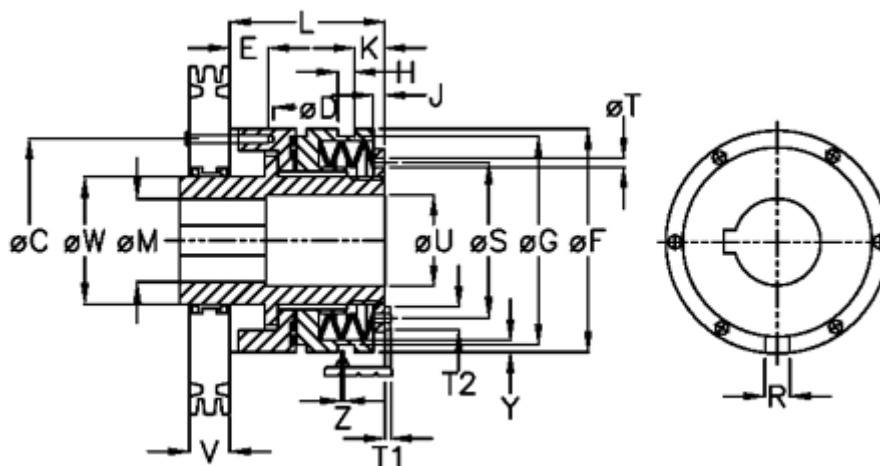

Article number: 46925533

Description: Torque limiter Safelifting C 55 L

Measures

C	= 125	J	= 11.0	T1	= 6.0
D	= 6xM10	K	= 27.0	T2	= 13
Disc spring mounting	= 5x1L	L	= 153.0	U	= 56
Disc spring version	= L - heavy	M max	= 55	V	= 53.0
E	= 15.0	M min	= 24	W	= 78
F	= 146	R	= 12	X	= 60.0
G	= 140.0	S	= 104	Y	= 2
H	= 9	T	= 7	Z	= 0.0